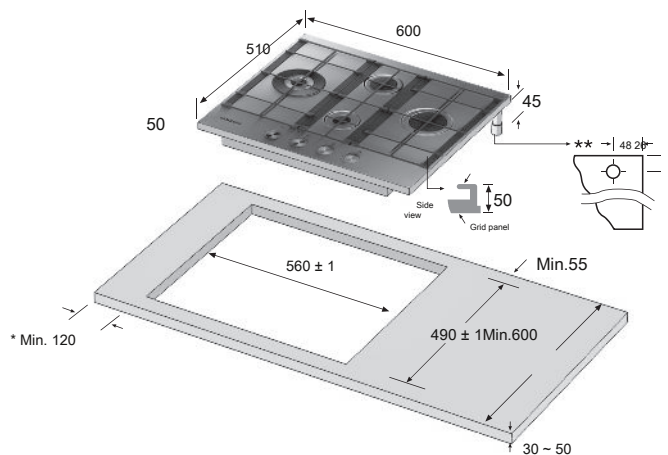

## GAS HOB 60 CM

**NA64H3030BS**

**4 gas burners**

**Triple Crown WOK side burner 3.8 kW**

**Finish Stainless steel**

**Net dimensions (WxDxH in mm) 600x520x99**

**Built-in compartment dimensions (WxH in mm) 560x490**

### COMFORT

**INTEGRATED  
IGNITION**

**SAFETY  
PLUS**

**ADAPTERS  
GPL**

**SUPPORT  
WOK**

The measures are in mm

\* Minimum distance between the cut for embedding and the wall

\*\* Location of the Gas Connection

#### MAIN FEATURES

Width	60 cm
No. of burners	4
Finish	Stainless steel
Supports	4 Full Space Cast Iron Grids
Wok grill	•
Knobs design	Neo

#### DIMENSIONS AND WEIGHT

Net weight	11.8 Kg
Cash Out	560 x 490 mm
Net Dimensions (L x W x H)	600 x 510 x 50 mm